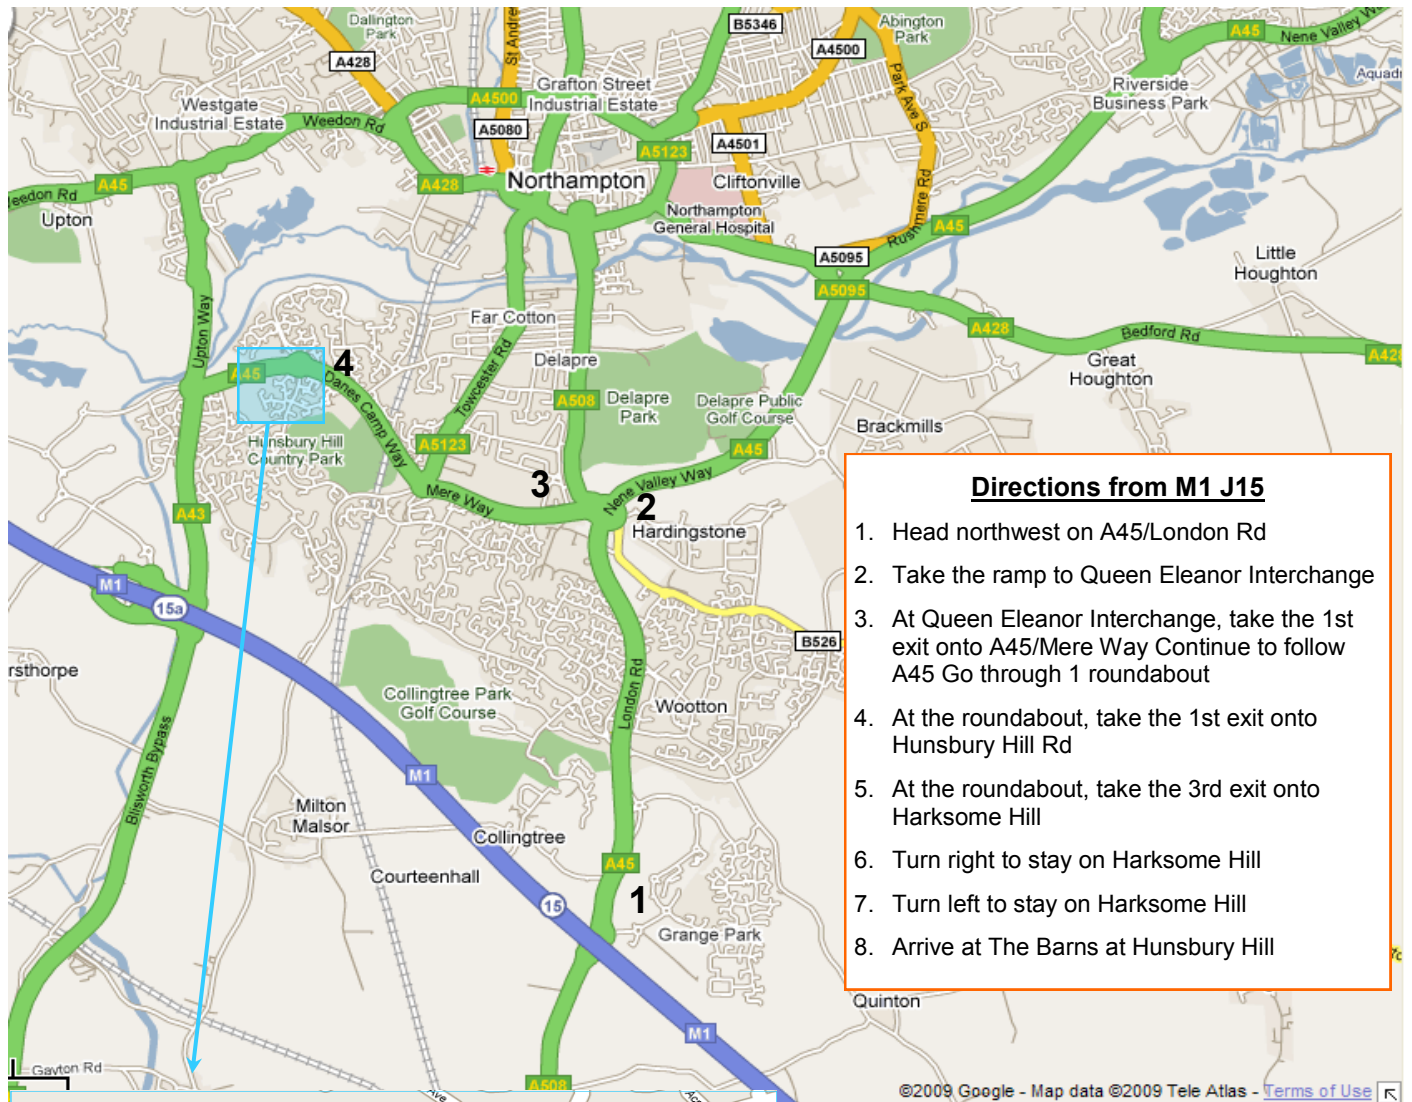

The Barns at Hunsbury Hill

Location Map

Directions from M1 J15

1. Head northwest on A45/London Rd
2. Take the ramp to Queen Eleanor Interchange
3. At Queen Eleanor Interchange, take the 1st exit onto A45/Mere Way Continue to follow A45 Go through 1 roundabout
4. At the roundabout, take the 1st exit onto Hunsbury Hill Rd
5. At the roundabout, take the 3rd exit onto Harksome Hill
6. Turn right to stay on Harksome Hill
7. Turn left to stay on Harksome Hill
8. Arrive at The Barns at Hunsbury Hill