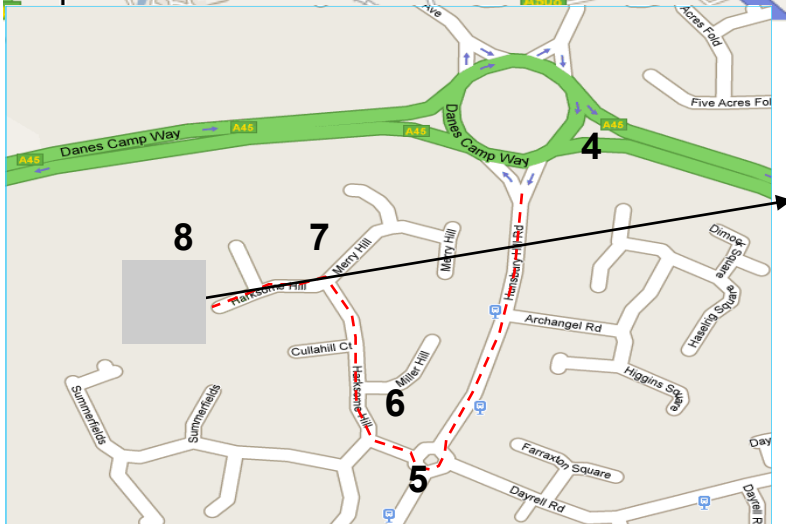

Operated by The Hunsbury Hill Centre Limited
Email: info@hunsburyhillcentre.co.uk; website: www.hunsburyhillcentre.co.uk
Company limited by share - England - Reg No. 8462691
Registered office: The Hunsbury Hill Centre, Harksome Hill, Northampton, NN4 9QX